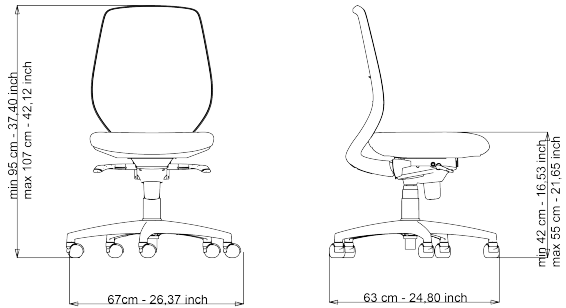

POST

Design Luxy R&D

article: P30 1
code: 4POGI74

13 no 1 15 0,22 48x69x66

Warranty: 5 years

DESCRIPTION

Task chair, high mesh back, lumbar support, without armrests, synchro, plastic, nylon base and castors Ø 50 mm black.

FINISHING: black plastic.

BACK: self-supporting mesh with black nylon structure and lumbar support.

SEAT: foam polyurethane upholstery density 40 kg/m³ with covering carter.

MECHANISM: synchro.

BASE: in black ral nylon (standard matched to plastic color).