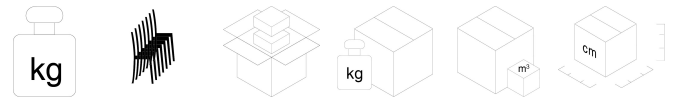

POST

Design Luxy R&D

article: P30 1
code: 4POGI74

13 no 1 15 0,22 48x69x66

Warranty: 5 years

DESCRIPTION

Task chair, high mesh back, lumbar support, without armrests, synchro, plastic, nylon base and castors Ø 50 mm black.

FINISHING: black plastic.

BACK: self-supporting mesh with black nylon structure and lumbar support.

SEAT: foam polyurethane upholstery density 40 kg/m³ with covering carter.

MECHANISM: synchro.

BASE: in black ral nylon (standard matched to plastic color).